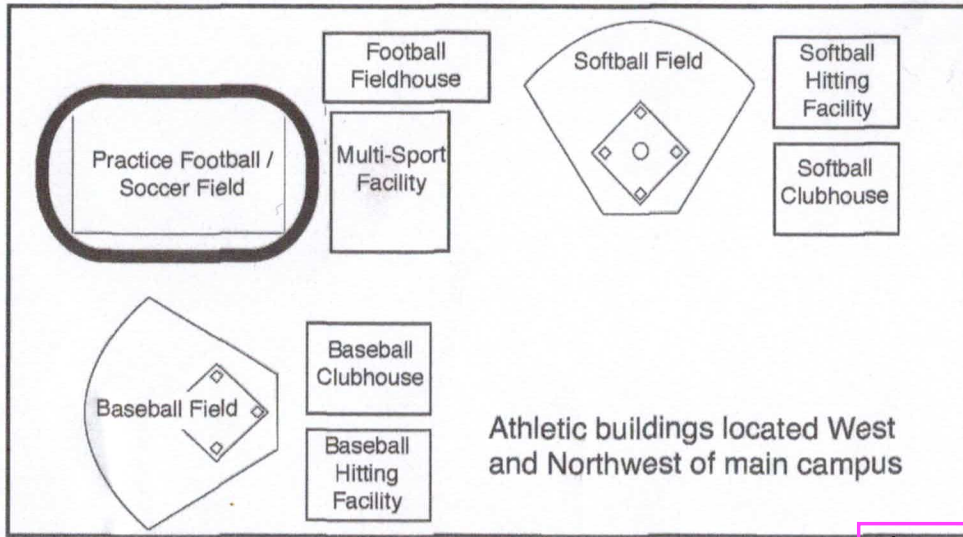

WESTMOORE HIGH SCHOOL

12613 SOUTH WESTERN AVE
OKLAHOMA CITY, OKLAHOMA 73170

1. Main Front Entrance
2. Commons Center Entrance
3. Business Hall Entrance
4. South Blue Hall Entrance
5. North Blue Hall Entrance
6. New Edition Exit
7. New Edition Exit
8. New Edition Exit
9. Red Hall Exit
10. Red Hall Exit
11. Red Hall Exit
12. Yellow Hall Exit
13. Yellow Hall Exit
14. Main Office Exit
15. Teachers Work Room Exit
16. Kitchen Exit
17. Boiler Room
18. Art Room 2 Exit
19. East Art & Band Room Exit
20. New Band Room Double Door Exit
21. North New Gym Exit
22. Northeast New Gym Exit
23. Wrestling Room Exit
24. Southeast New Gym Exit
25. Southwest New Gym Exit
26. Practice Gym Exit
27. Old Gym Southeast Exit
28. Double Door Weight Room Exit
29. P.E. Hallway Southwest Exit
30. Auditorium Entrance