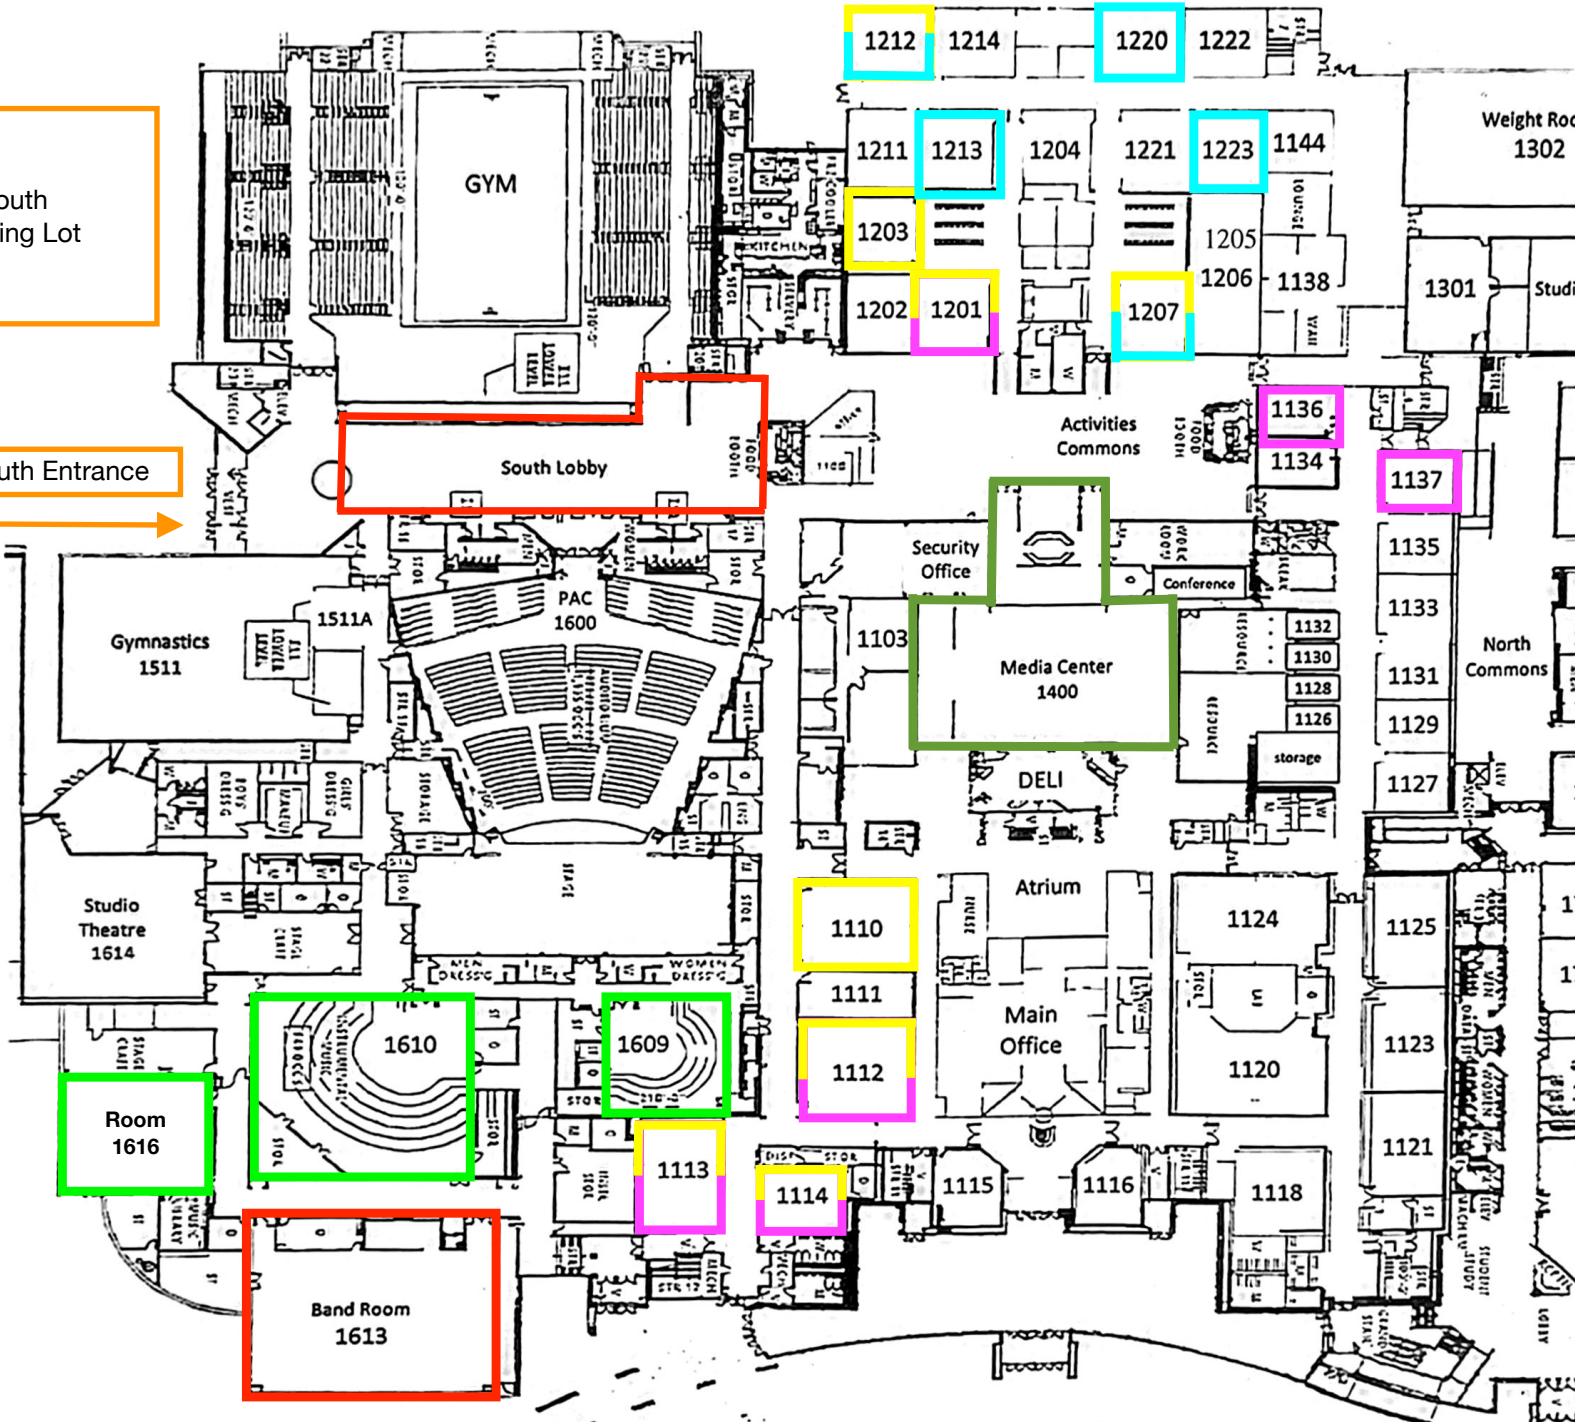

South Parking Lot

South Entrance

HEADQUARTERS

7TH GRADE WW & BRASS ROOMS

8TH/9TH GRADE WOODWINDS ROOMS

8TH/9TH GRADE BRASS ROOMS

7TH & 8TH/9TH PERCUSSION ROOMS

WARM-UP AREAS

SOUTH LOBBY = WINDS

LARGE BAND ROOM = PERCUSSION